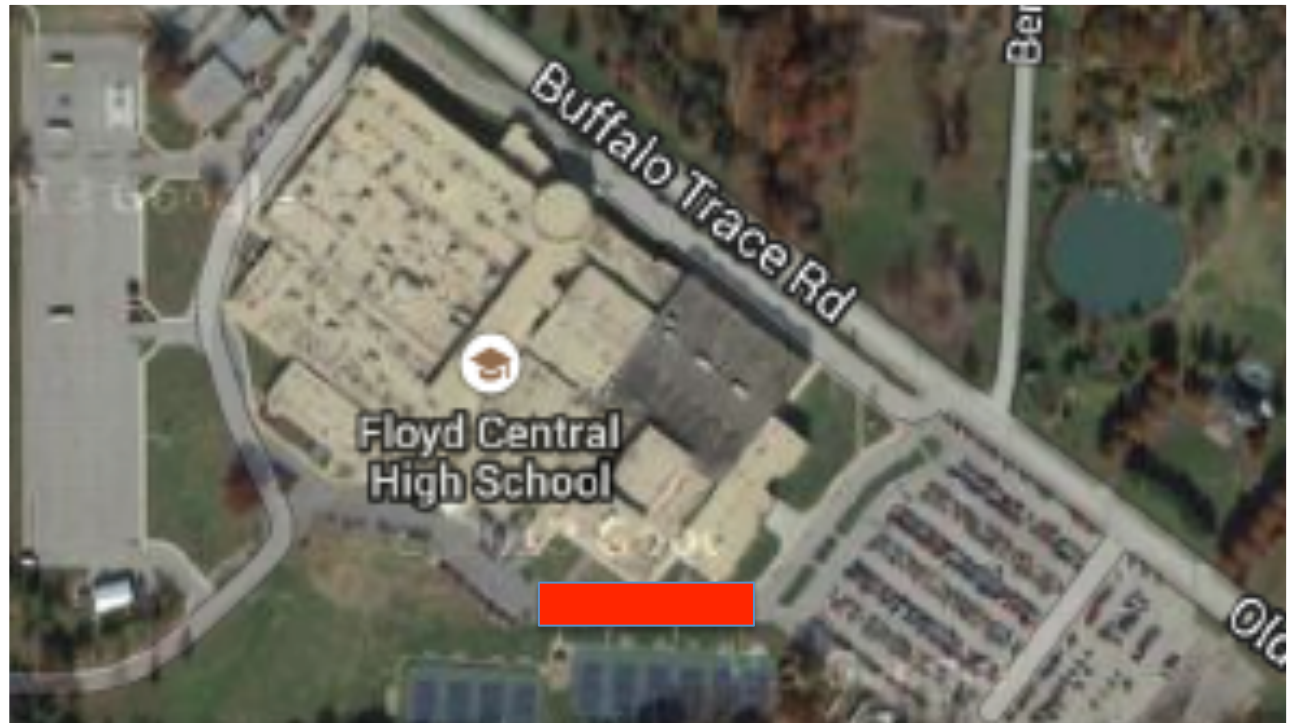

### Effective Immediately

The Road between the Tennis Courts and the Rear Band Room Door will be closed from 4:30 pm to 6pm on Practice Days and During Arrival times from Competition to keep our Band Kids safe.

Please park in the Student Parking lot and use the Performing Arts Entrance to pick up your child after band events or practice.